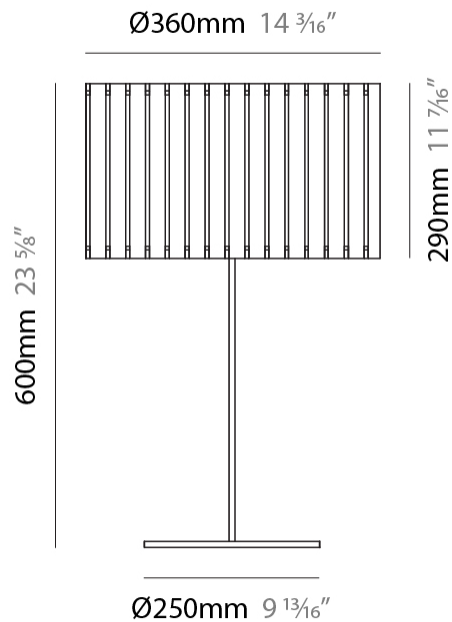

LUZ OCULTA WOOD PORTABLE

D54036- _____

base number   Finish Options   Finish Options

1. To build a product code in our configurator select the specify button on the base model # product page
2. To build a manual product code on this datasheet choose from the options listed below in blue font and add the suffix to the base model #

GENERAL

Series: Luz Oculta
Subseries: Luz Oculta Wood
Brand: Fambuena
Division: Design
Mounting Type: Portable
Mounting Location: Table
Subcategory: Table

PHYSICAL

Shape: Cylinder
Diameter (mm): 360
Diameter (in): 14 ³/₁₆
Height (mm): 600
Height (in): 23 ⁵/₈
Light Distribution: Direct / Indirect
Fixture Finish: [DOW](#) / [NAT](#)
Holder Finish: BRA / BRZ
Fixture Material: Metal / Wood
Upon Request: Bolt Down

ELECTRICAL

Number of Lamps: 1
Lamp Type: LED Retrofit
Lamp Shape: A19
Bulb Included: Bulb Not Included
Max. Wattage Per Lamp (W): 7
Lamp Base: E26
Input Voltage (V): 120
Upon Request: 277Vac / GU24

LED

OPTICAL

RATINGS AND CERTIFICATIONS

Certified By: CSA Certified to UL and CSA Standards
IP rating: IP20